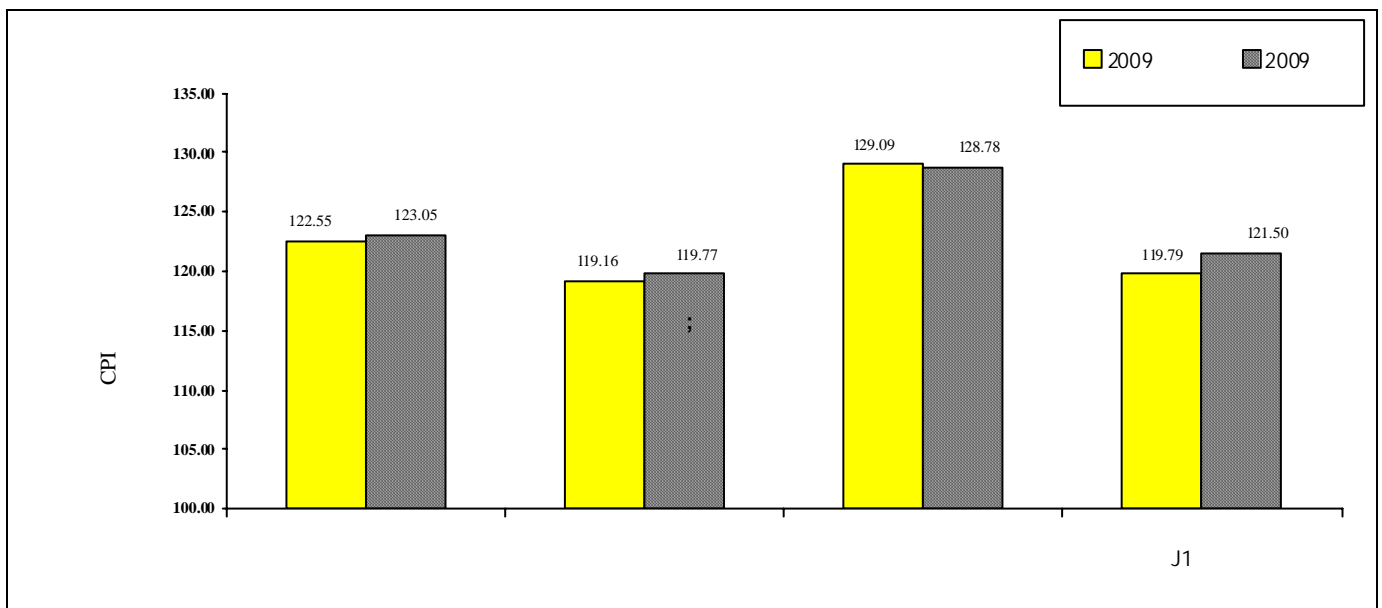

PALESTINE
Palestinian Central Bureau of
Statistics

15:00	2009/ 6/14	2009	
-------	------------	------	--

:

%0.40

2009

(100=2004) 2009 2009

PALESTINE
Palestinian Central Bureau of
Statistics

%0.02	2009						
	%0.22		%0.48			%1.93	J1
	2008		.				
							.%2.90
	%8.19						
2.92		%11.57	J1	%12.49			
		.%12.81		2008			.%
	%0.56						
.%0.20		%0.56	J1	%0.74			
		.%3.16		2008			
	%0.08						
		%0.11	J1	%0.21			
2.52	2008				.%0.08		.%
		%0.78					
		%1.07	J1				
6.74	2008				.%0.18		%0.58
							.%
		%0.45					
			%0.43		%0.65	J1	
		.%0.68		2008			.%0.12
	%0.10						
	%0.08		%1.94				
.%4.24	2008				%1.42	J1	
	%0.05						
%0.23				.%0.76			
	.%1.25	2008			%0.06	J1	