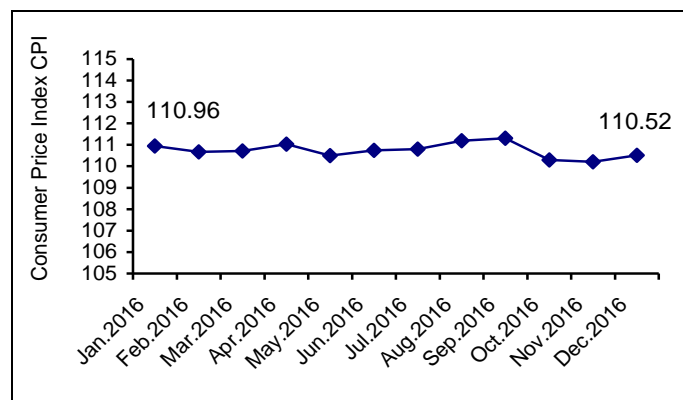

The change in CPI in Palestine for December 2016 is traced back to changes in prices of the following expenditure sub groups compared with previous month:

Sub Groups	Change
Fresh Vegetables	+ 10.11%
Dried Vegetables	+ 8.88%
Eggs	+ 4.77%
Education Services	+ 1.69%
Potatoes and other Tubers	+ 1.62%
Fresh Poultry	+ 1.03%
Fresh Meat	- 7.22%
Fresh Fruit	- 3.35%
Fresh Fish	- 2.28%
Liquid Fuel for House	- 1.74%
Flour	- 1.60%
Liquid Fuel for Cars	- 1.55%
Rice	- 0.86%

The CPI during December 2016 decreased by 1.05% compared with December 2015 (by 2.00% in Gaza Strip, and by 0.71% in the West Bank**, while it increased by 0.42% in Jerusalem J1*).

The CPI during 2016 decreased by 0.22% compared with 2015 (by 0.96% in Jerusalem J1*, by 0.84% in Gaza Strip, and slightly decreased by 0.08% the West Bank**).

The table below shows monthly percent change in CPI by region for the period January – December 2016:

Month	Monthly Percent Change			
	Palestine	West Bank**	Gaza Strip	Jerusal-em J1*
Jan.	- 0.66	- 0.64	- 0.70	- 1.67
Feb.	- 0.26	- 0.56	- 0.04	- 0.51
Mar.	+ 0.05	- 0.12	- 0.20	+ 0.92
Apr.	+ 0.28	- 0.26	+ 1.35	- 0.56
May.	- 0.49	- 0.66	- 0.45	- 0.03
Jun.	+ 0.22	+ 0.55	- 0.33	+ 1.75
Jul.	+ 0.07	+ 1.04	- 1.45	+ 0.20
Aug.	+ 0.35	+ 0.66	+ 0.77	- 0.36
Sep.	+ 0.10	- 0.20	- 0.14	+ 0.83
Oct.	- 0.90	- 0.76	- 1.42	+ 0.12
Nov.	- 0.09	- 0.12	+ 0.26	- 0.10
Dec.	+ 0.28	+ 0.37	+ 0.37	- 0.13
Cum.	- 0.22	- 0.08	- 0.84	- 0.96

**Consumer price index numbers in Palestine
for January – December 2016
(Base Year 2010=100)**

Notes:

*The data of Jerusalem J1 includes that part of Jerusalem governorate which was annexed forcefully by Israel following its occupation of the West Bank in 1967.

**The data of West Bank doesn't include that part of Jerusalem governorate which was annexed forcefully by Israel following its occupation of the West Bank in 1967.

**For more information, please contact:
Palestinian Central Bureau of Statistics
P.O BOX 1647, Ramallah, Palestine.**

Tel: (972/970) 2 2982700

Fax: (972/970) 2 2982710

Toll free.: 1800300300

E-Mail diwan@pcbs.gov.ps

Web-Site: <http://www.pcbs.gov.ps>