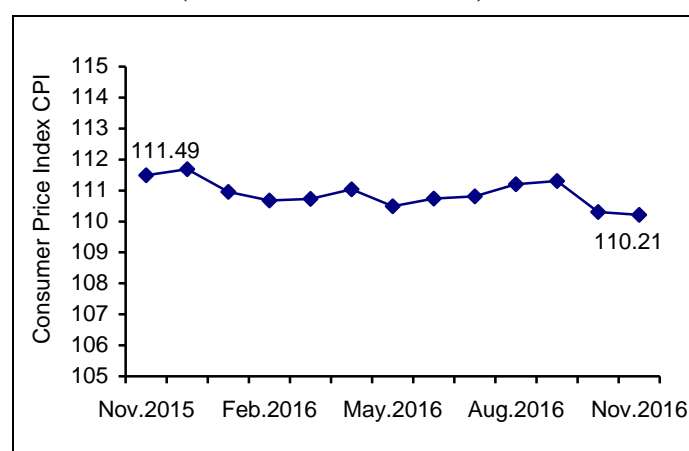

The change in CPI in Palestine for November 2016 is traced back to changes in prices of the following expenditure sub groups compared with previous month:

Sub Groups	Change
Fresh Vegetables	- 3.26%
Fresh Meat	- 2.65%
Rice	- 0.82%
Eggs	+ 6.93%
Fresh Fish	+ 3.25%
Liquid Fuel for House	+ 2.99%
Potatoes and other Tubers	+ 2.68%
Dried Vegetables	+ 2.63%
Liquid Fuel for Cars	+ 1.62%
Fresh Poultry	+ 1.55%
Gas	+ 1.11%

The CPI during November 2016 decreased by 1.15% compared with November 2015 (by 1.68% in Gaza Strip, by 1.18% in the West Bank**, and with a slight decrease by 0.06% in Jerusalem J1*).

The CPI during the first eleven months of 2016 decreased by 0.14% compared with the same period of the previous year (by 1.09% in Jerusalem J1*, by 0.73% in Gaza Strip, and with a slight decrease by 0.02% in the West Bank**).

The table below shows monthly percent change in CPI by region for the period January – November 2016:

Month	Monthly Percent Change			
	Palestine	West Bank**	Gaza Strip	Jerusal-em J1*
Jan.	- 0.66	- 0.64	- 0.70	- 1.67
Feb.	- 0.26	- 0.56	- 0.04	- 0.51
Mar.	+ 0.05	- 0.12	- 0.20	+ 0.92
Apr.	+ 0.28	- 0.26	+ 1.35	- 0.56
May.	- 0.49	- 0.66	- 0.45	- 0.03
Jun.	+ 0.22	+ 0.55	- 0.33	+ 1.75
Jul.	+ 0.07	+ 1.04	- 1.45	+ 0.20
Aug.	+ 0.35	+ 0.66	+ 0.77	- 0.36
Sep.	+ 0.10	- 0.20	- 0.14	+ 0.83
Oct.	- 0.90	- 0.76	- 1.42	+ 0.12
Nov.	- 0.09	- 0.12	+ 0.26	- 0.10

The consumer price index in Palestine for November 2015 – November 2016 (Base Year 2010=100)

Notes:

*The data of Jerusalem J1 includes that part of Jerusalem governorate which was annexed forcefully by Israel following its occupation of the West Bank in 1967.

**The data of West Bank doesn't include that part of Jerusalem governorate which was annexed forcefully by Israel following its occupation of the West Bank in 1967.

**For more information, please contact:
Palestinian Central Bureau of Statistics
P.O BOX 1647, Ramallah, Palestine.**

Tel: (972/970) 2 2982700

Fax: (972/970) 2 2982710

Toll free.: 1800300300

E-Mail diwan@pcbs.gov.ps

Web-Site: <http://www.pcbs.gov.ps>