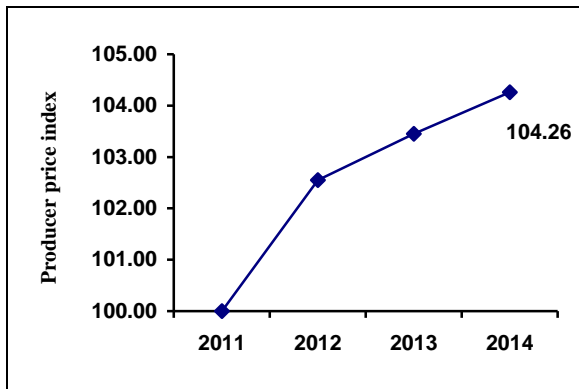

**The trend line for the Producer price index
in Palestine for 2011 – 2014
(Base Year 2011=100)**

**For more information, please contact:
Palestinian Central Bureau of Statistics
Ramallah, Palestine.**

Tel: (972/970) 2 2982700

Fax: (972/970) 2 2982710

Toll free.: 1800300300

E-Mail diwan@pcbs.gov.ps

Web-Site: <http://www.pcbs.gov.ps>