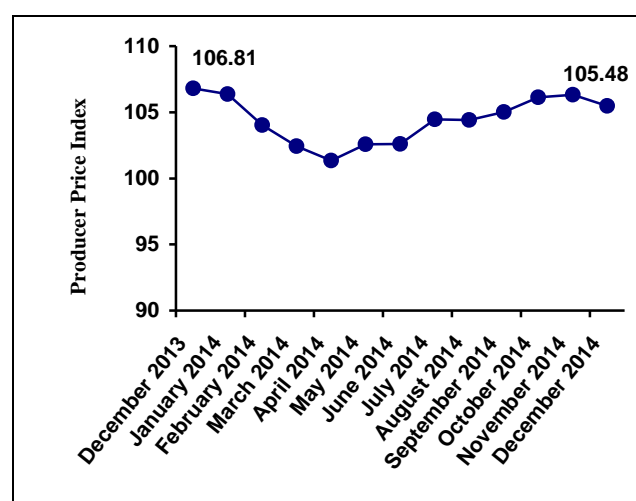

Prices of Producer Price Index for 2014 increased due to the increase in the Agriculture goods by 2.27%, Fishing group by 1.48%, while the price of Mining and quarrying decreased by 0.41%, Manufacturing group by 0.05%.

The price of locally consumed products increased by 0.98%, while the price of local exported products decreased by 1.19%.

Decrease in the PPI during December 2014

The overall Producer Price Index (PPI) for Palestine with its base year (2011=100) reached 105.48 in December 2014, as it decreased by 0.80% compared to November 2014.

Producer Price Index for locally consumed products (2011=100) reached 105.74 in December 2014, which indicates a decreased by 0.86% compared to November 2014.

purchaser. The producer's prices exclude any transport charges invoiced separately by the producer.

Producer Price Index for exported products (2011=100) reached 102.86 in December 2014, which indicates a decreased by 0.16% compared to November 2014.

The changes of Producer Price Index for December 2014 were traced back to changes in prices of the following major activities compared to the previous month:

Major Groups	Change
Agriculture goods:	- 1.45%
Manufacturing group:	- 0.43%
Fishing:	+ 6.40%
Mining and quarrying:	0.00%

The trend line for the Producer Price Index in Palestine, for the period: December 2013 - December 2014 (Base Year 2011=100)

¹ The producer's price is the amount receivable by the producer from the purchaser for a unit of a good or service produced as output minus any VAT, or similar deductible tax, invoiced to the